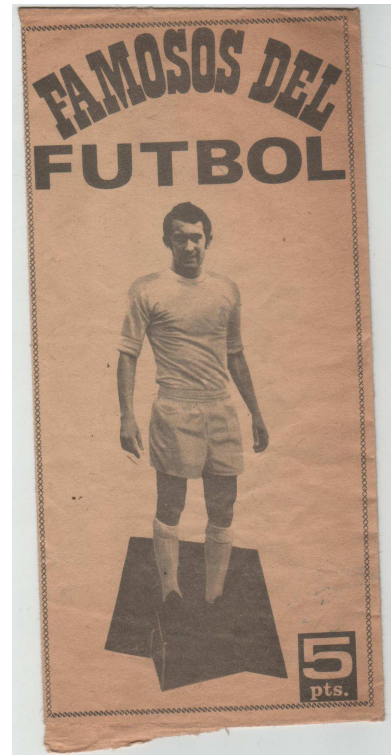

Sobre en que salían los cromos.